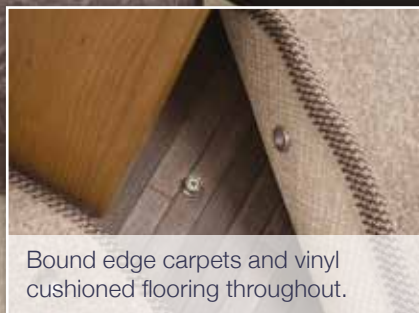

Bound edge carpets and vinyl cushioned flooring throughout.

FEATURES

- ✓ 5 year habitation warranty
- ✓ 10 year construction integrity warranty
- ✓ 25ltr underslung LPG gas tank
- ✓ Fridge with removable freezer compartment
- ✓ Drop down washroom sink
- ✓ 3 burner hob and oven
- ✓ Colour reversing camera (Drivers pack)
- ✓ Cab air conditioning (Drivers pack)
- ✓ Driver and passenger swivel seats (Drivers pack)
- ✓ Steering wheel control (Drivers pack)