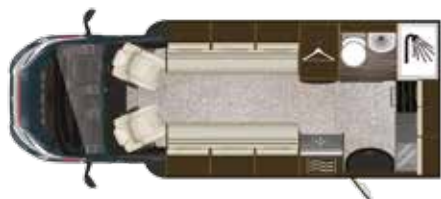

FLOORPLANS

T-615

- **2** (+2 with Hi-Line profile)
- **2**
- **130 BHP** (as standard)
- **3500/3650kgs**
- **6.34m (20'9") x 2.35m (7'9")** (L x W)